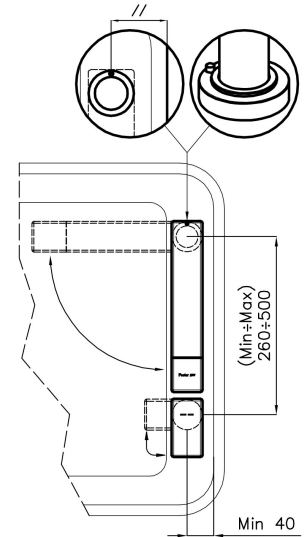

---

Cartouche À disques céramiques

---

Distance trous Voir "Dessin d'encastrement"

---

Double trous Kit nécessaire

---

Trou mitigeur ø35mm

## DESSINS TECHNIQUES

### Installation sheet - Foglio installazione

Front side—Mixer tap on the left  
 Lato frontale—Miscelatore a sinistra

Right side  
 Lato destro

Front side—Mixer tap on the right  
 Lato frontale—Miscelatore a destra