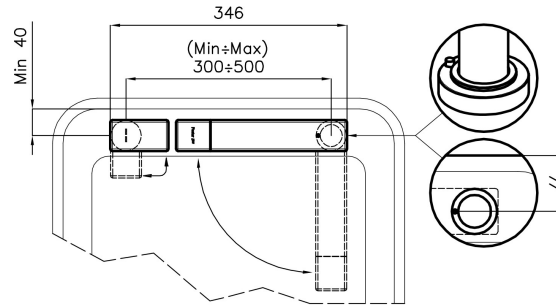

---

Cartouche À disques céramiques

---

Distance trous Voir "Dessin d'encastrement"

---

Double trous Kit nécessaire

---

Trou mitigeur ø35mm

## DESSINS TECHNIQUES

### Installation sheet - Foglio installazione

Front side—Mixer tap on the left  
 Lato frontale—Miscelatore a sinistra

Right side  
 Lato destro

Front side—Mixer tap on the right  
 Lato frontale—Miscelatore a destra