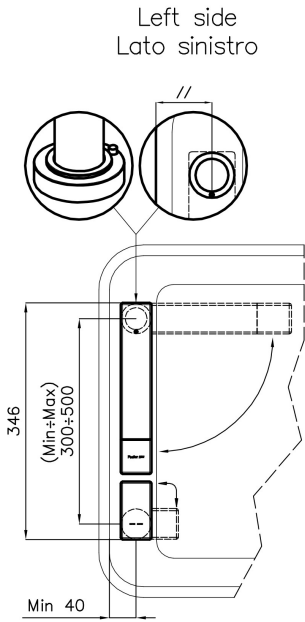

---

Cartouche À disques céramiques

---

Distance trous Voir "Dessin d'encastrement"

---

Double trous Kit nécessaire

---

Trou mitigeur ø35mm

## DESSINS TECHNIQUES

### Installation sheet - Foglio installazione

Front side—Mixer tap on the left  
 Lato frontale—Miscelatore a sinistra

Right side  
 Lato destro

Front side—Mixer tap on the right  
 Lato frontale—Miscelatore a destra